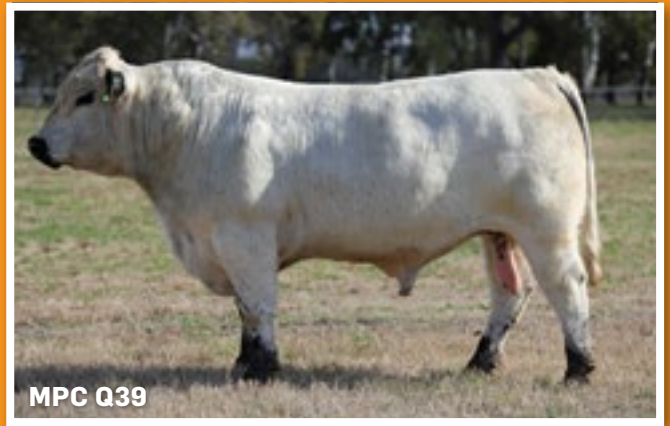

BETTER CARCASSES ■ BETTER YIELDS ■ FOR BETTER PROFITS

Using Minnamurra Speckle Park bulls leads to proven results:

- Improved carcass quality
- Improved MSA grading
- Improved performance
- Improved profits from your herd

With the rapid growth of higher value "grass only" markets, the ability to consistently grade highly off grass alone is a key Minnamurra Speckle Park bonus.

MPC has been consistent in winning national carcass competitions over the past 7 years using our Minnamurra Speckle bulls over Angus cows. Notable successes include:

- Highest individual index score in the RNA Paddock to Plate Competition for 5 years in a row
- First in The Land's Beef Spectacular Feedback Trial for overall carcass two years in a row
- Champion carcass RNA Paddock to Plate, 2020

"It's nearly always our second-tier cattle entered ... the lead steers are over the entry weight, but I still want to be

benchmarking those middle-of-the-road, average type cattle, because they give us a more realistic view of what Speckle Park cattle can do. Consistent quality, right across the board, is where a commercial producer makes money, not with the top pen of steers."

Dennis Power,
Minnamurra General Manager

SELLING AGENTS:

Elders Tamworth
02 6765 3900

Jon Goudge 0428 668 005
Nathan McConnell 0429 653 901
Brian Kennedy 0427 844 047
Paul Jameson 0428 667 998
Lincoln McKinlay 0419 239 963

Minnamurra GM
Livestock Consultant

Dennis Power 0427 734 254
Andrew Hosken 0429 657 765

Download a catalogue from www.minnamurra.com.au